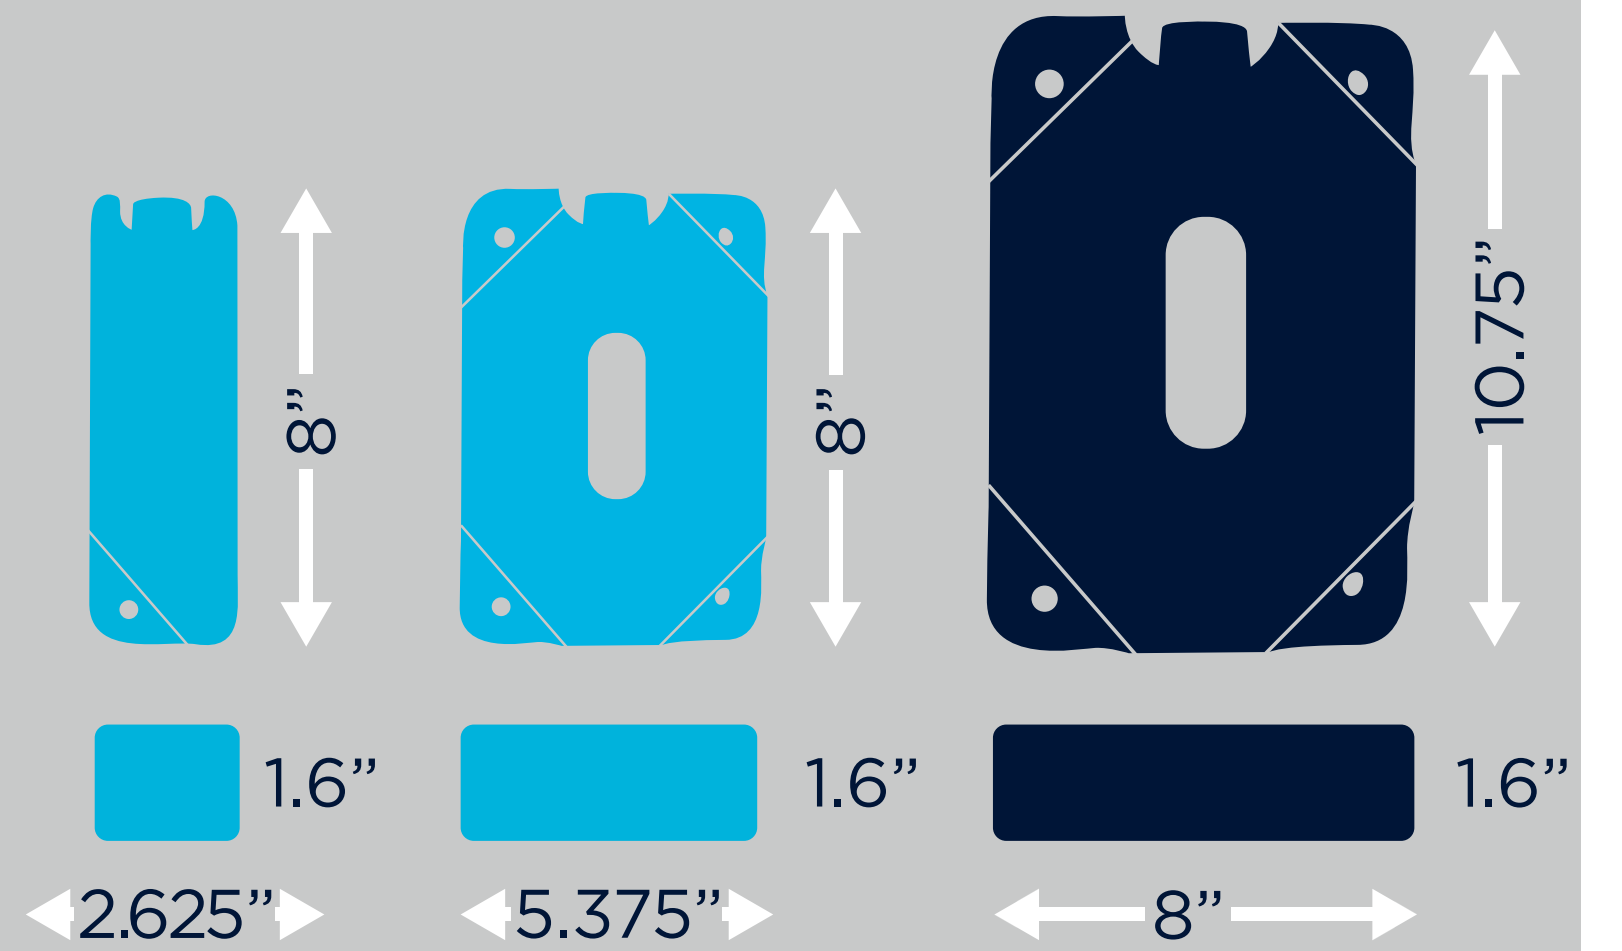

YETI ICE CONFIGURATION BY COOLER SIZE

ICE SIZE

For flexibility, substitute
(1) **4LB** for (2) **2LB**

DIMENSIONS

ROADIE **20**

TUNDRA **35**

TUNDRA **45**

TUNDRA **50**

TUNDRA **65**

TUNDRA **75**

TUNDRA **105**

TUNDRA **110**

YETI ICE CONFIGURATION BY COOLER SIZE

TUNDRA 125

TUNDRA 160

TUNDRA 210

TUNDRA 250

TUNDRA 350

HOPPER
FLIP 8

HOPPER
FLIP 12

HOPPER
FLIP 18

HOPPER 20

HOPPER 30

HOPPER 40