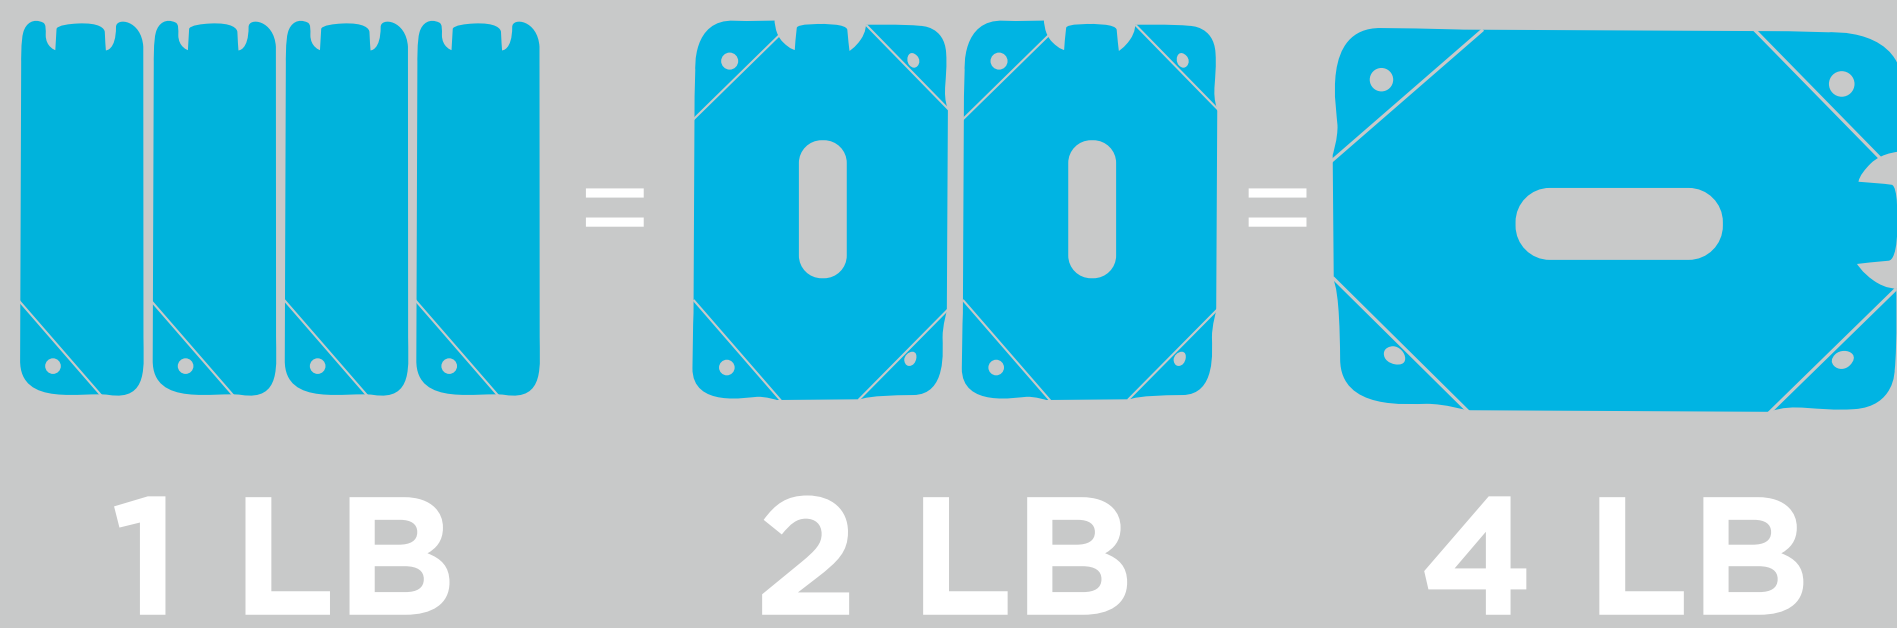

YETI ICE CONFIGURATION BY COOLER SIZE

ICE SIZE

For flexibility, substitute
(1) **4LB** for (2) **2LB**

DIMENSIONS

ROADIE **20**

TUNDRA **35**

TUNDRA **45**

TUNDRA **50**

TUNDRA 250

TUNDRA 350

HOPPER
FLIP 8

HOPPER
FLIP 12

HOPPER
FLIP 18

HOPPER 20

HOPPER 30

HOPPER 40