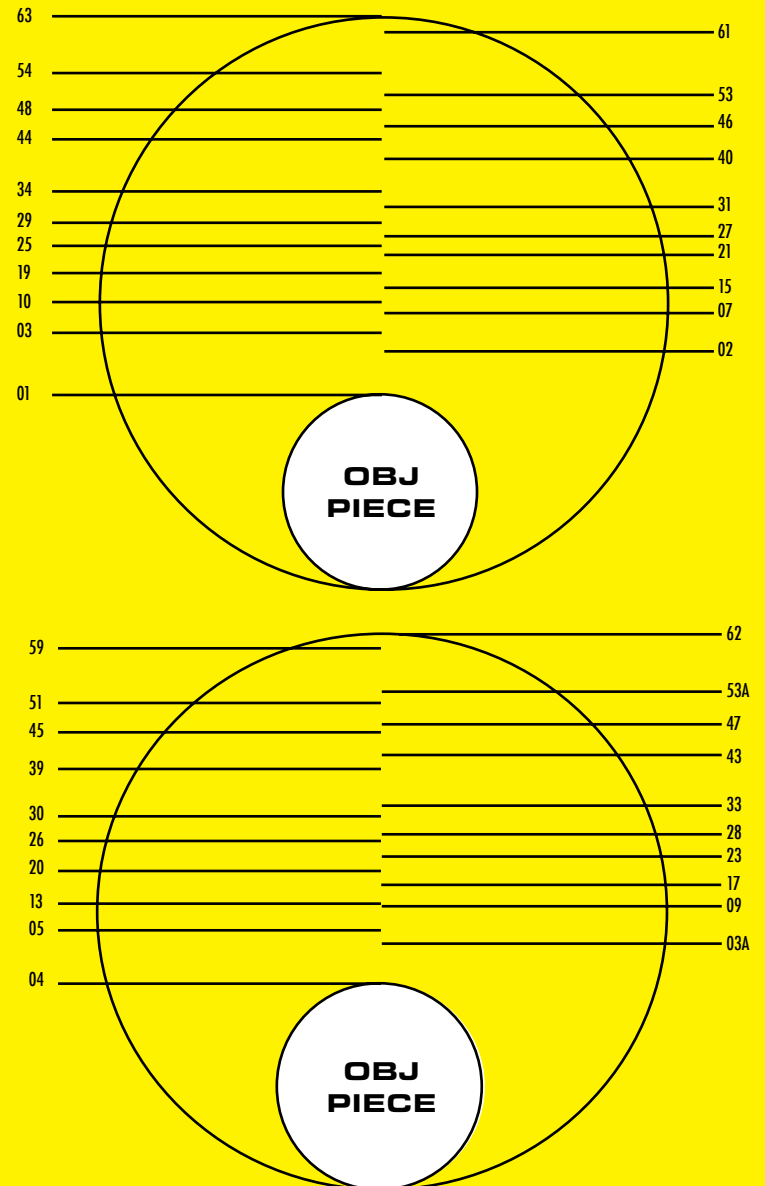

BLIZZARD OBJ & EYE

FLIP-OPEN EYE

Place one edge of the objective on the base line and read the closest line to the opposite side of the objective. Repeat the operation on the second objective scale and determine which of the lines is closest to the objective edge. Both scales are necessary to determine the best fit.

FLIP-OPEN OBJECTIVE

Place one edge of the objective on the base line and read the closest line to the opposite side of the objective. Repeat the operation on the second objective scale and determine which of the lines is closest to the objective edge. Both scales are necessary to determine the best fit.