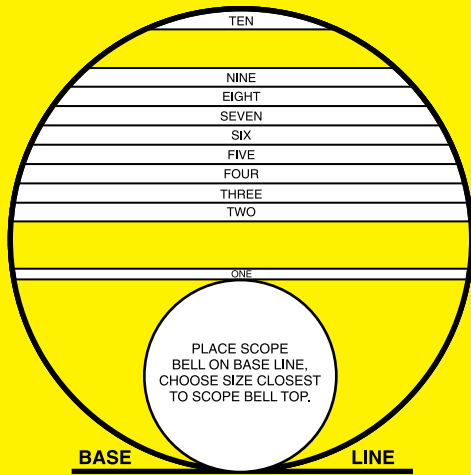

BLIZZARD OBJ & EYE

FLIP-OPEN EYE

Place one edge of the objective on the base line and read the closest line to the opposite side of the objective. Repeat the operation on the second objective scale and determine which of the lines is closest to the objective edge. Both scales are necessary to determine the best fit.

FLIP-OPEN OBJECTIVE

Place one edge of the objective on the base line and read the closest line to the opposite side of the objective. Repeat the operation on the second objective scale and determine which of the lines is closest to the objective edge. Both scales are necessary to determine the best fit.